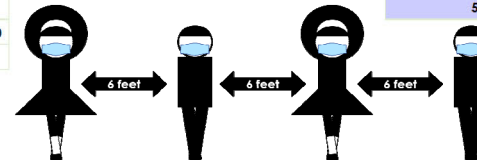

Stage 2	
205LJ/206LJ/207LJ	6
306LJ/307LJ	9
407LJ	2
205RL/206RL/207RL/255RL	8
306RL/307RL	8
407RL	4
206SJ/207SJ	4
306SJ/307SJ	7
407SJ	3
307HP	1
407HP	2
306TJ/307TJ	4
407TJ	2
407TS	2
306PD	1
213LJ	1
414LJ/415LJ/463LJ/465LJ	4
213RL	1
413RL/414RL	3
513RL/563RL	17
514RL	9
515RL/565RL	9
213SJ	1
413SJ/414SJ	3
513SJ	17
514SJ	8
515SJ/516SJ	9
413HP/414HP/463HP/465HP	7
513HP	14
514HP	5
515HP	7
413TJ/414TJ/415TJ/463TJ/465TJ	7
513TJ	15
514TJ	6
515TJ/516TJ	7
835TS	1
413TS/463TS/465TS	3
513TS/514TS/515TS	4

Stage 3	
208LJ	1
308LJ	5
309LJ/359LJ	7
208RL/258RL	2
308RL	5
309RL/359RL	6
208SJ	1
308SJ	7
309SJ	5
308HP/309HP	8
308TJ	5
309TJ	5
309PD	1
408LJ	9
409LJ	12
408RL	10
409RL	13
508RL	2
509RL	7
408SJ	7
409SJ	11
508SJ/509SJ	10
408HP	5
409HP/459HP	9
508HP/509HP	7
408TJ	8
409TJ/459TJ	10
508TJ/509TJ	8
408TS	5
409TS	10
508TS/509TS	5

Stage 4	
210LJ	1
310LJ	4
210RL	1
310RL	3
210SJ	1
310SJ	3
310HP	3
310TJ	3
310PD	1
410LJ/460LJ	7
410RL/460RL	9
510RL-A	11
510RL-B/560RL	13
410SJ	9
510SJ-A	11
510SJ-B	10
410HP/460HP	16
510HP/560HP	15
410TJ/460TJ	15
510TJ	17
410TS/460TS	9
510TS/560TS	12

Stage 5	
211LJ	1
311LJ/312LJ	2
411LJ/412LJ	14
211RL	1
311RL	1
411RL	13
412RL	5
211SJ	1
311SJ	1
411SJ	11
412SJ	5
311HP	3
411HP/412HP/461HP	19
311TJ	1
411TJ	16
412TJ	5
411TS/412TS	9
311PD	3
511RL-A	10
511RL-B/561RL	12
512RL/562RL	10
511SJ-A	11
511SJ-B	11
512SJ	8
511HP/561HP	18
512HP/562HP	10
511TJ/561TJ	21
512TJ/562TJ	10
511TS/512TS/561TS	10

MASKS and 6 FEET APART AT ALL TIMES!

All stages will begin PROMPTLY at 8:00 am
Dancers are encouraged to wear their masks while dancing, but may opt to remove them and put them in a bag side stage.

There will be a LIVE STAGE SCHEDULE and All results will be posted on the QuickFeis website - www.quickfeis.com

Grades dancers will pick up printed results (with scores, ranks and comments) and any earned medals in large envelopes ready for pick-up as soon as possible after tabulation is finished at the registration desks.

We thank everyone for their immense patience and efforts to make this all work safely and smoothly!